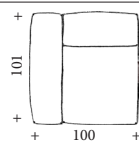

Laterale / sx
One arm sofa / left